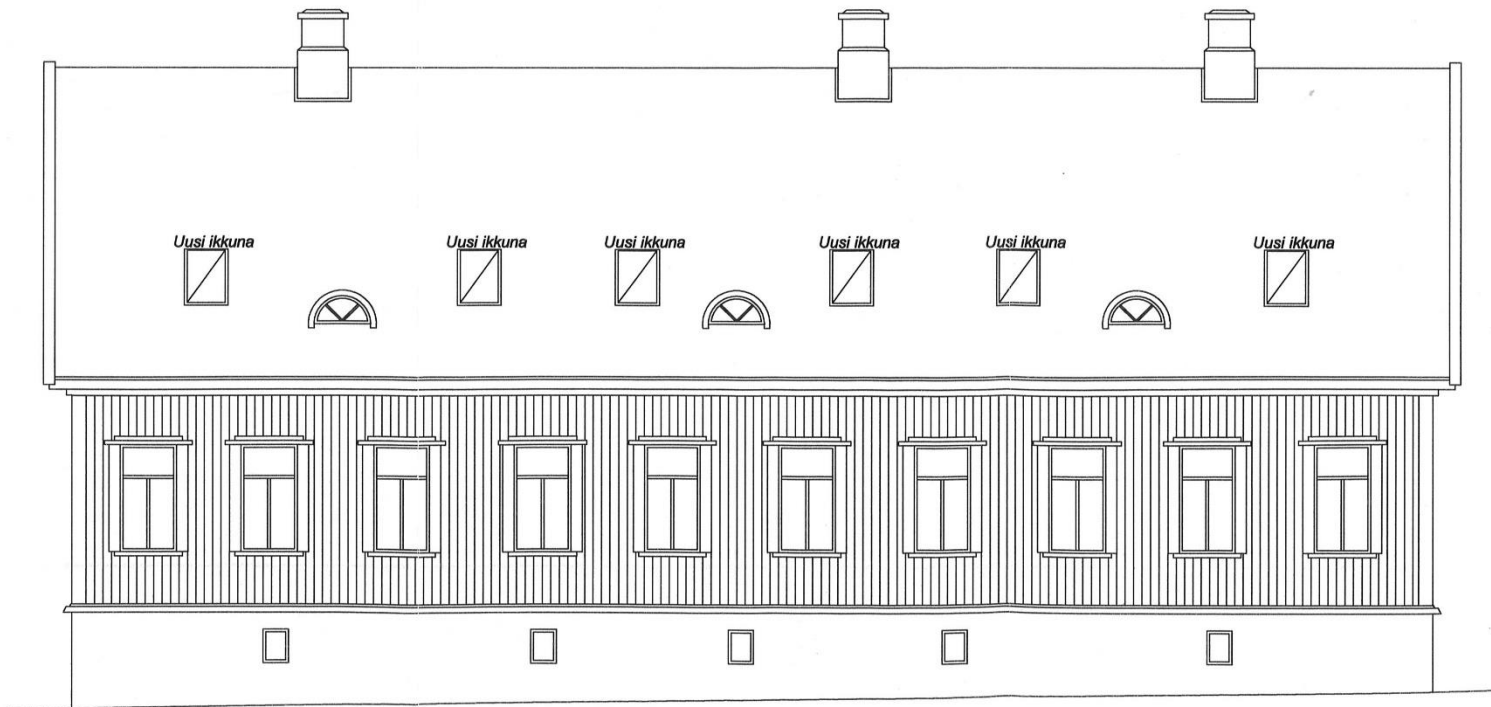

Julkisivu Köydenpunojankadulle