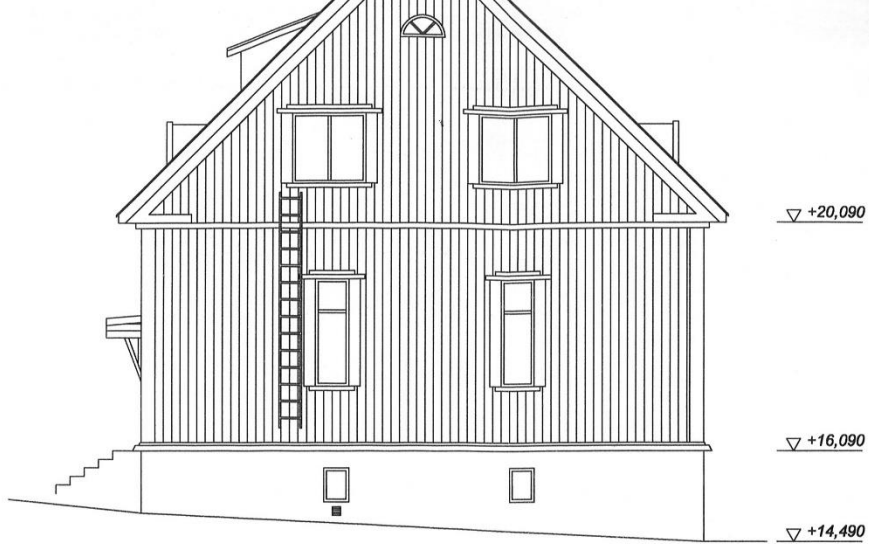

Julkisivu Pietari Valdinkadulle

rea
, keltainen
ovienpielet, valkoinen
a
en tili
unainen

aaaleissa ei muutoksia

mat:
ina GGU, pun. pelti katon sävyyn

m²K
K