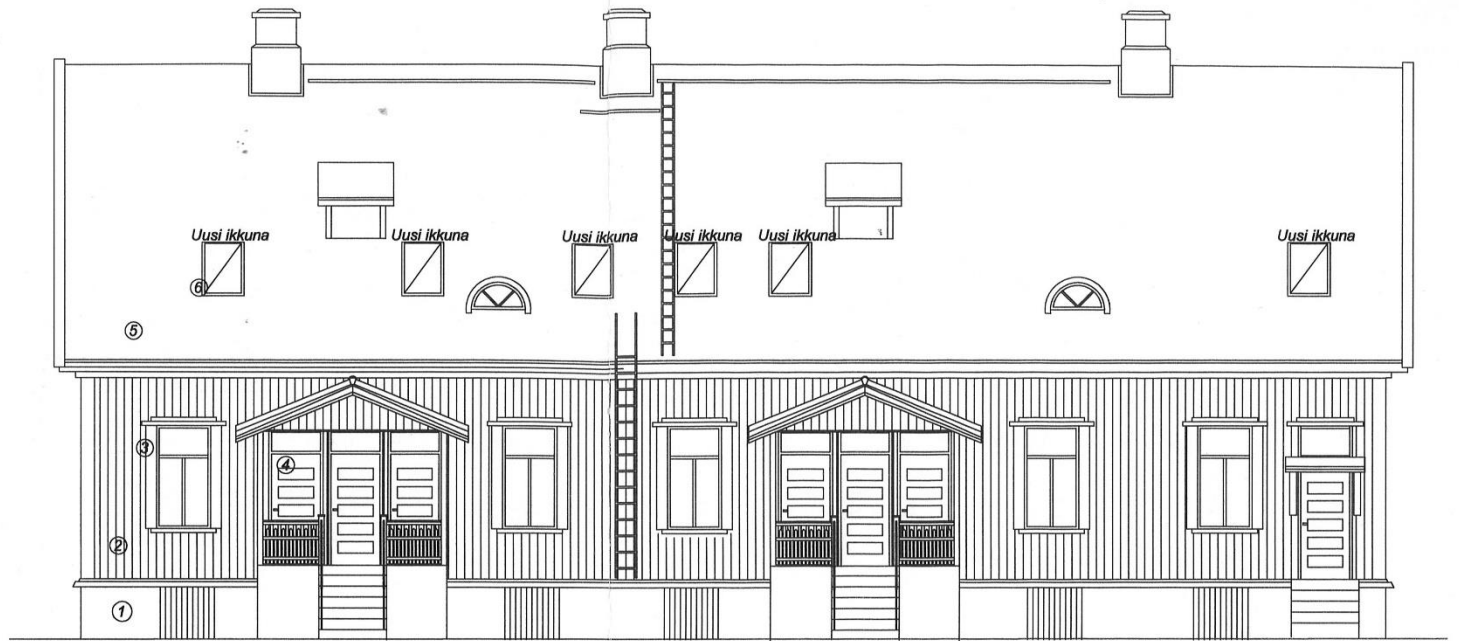

Julkisivu pihalle